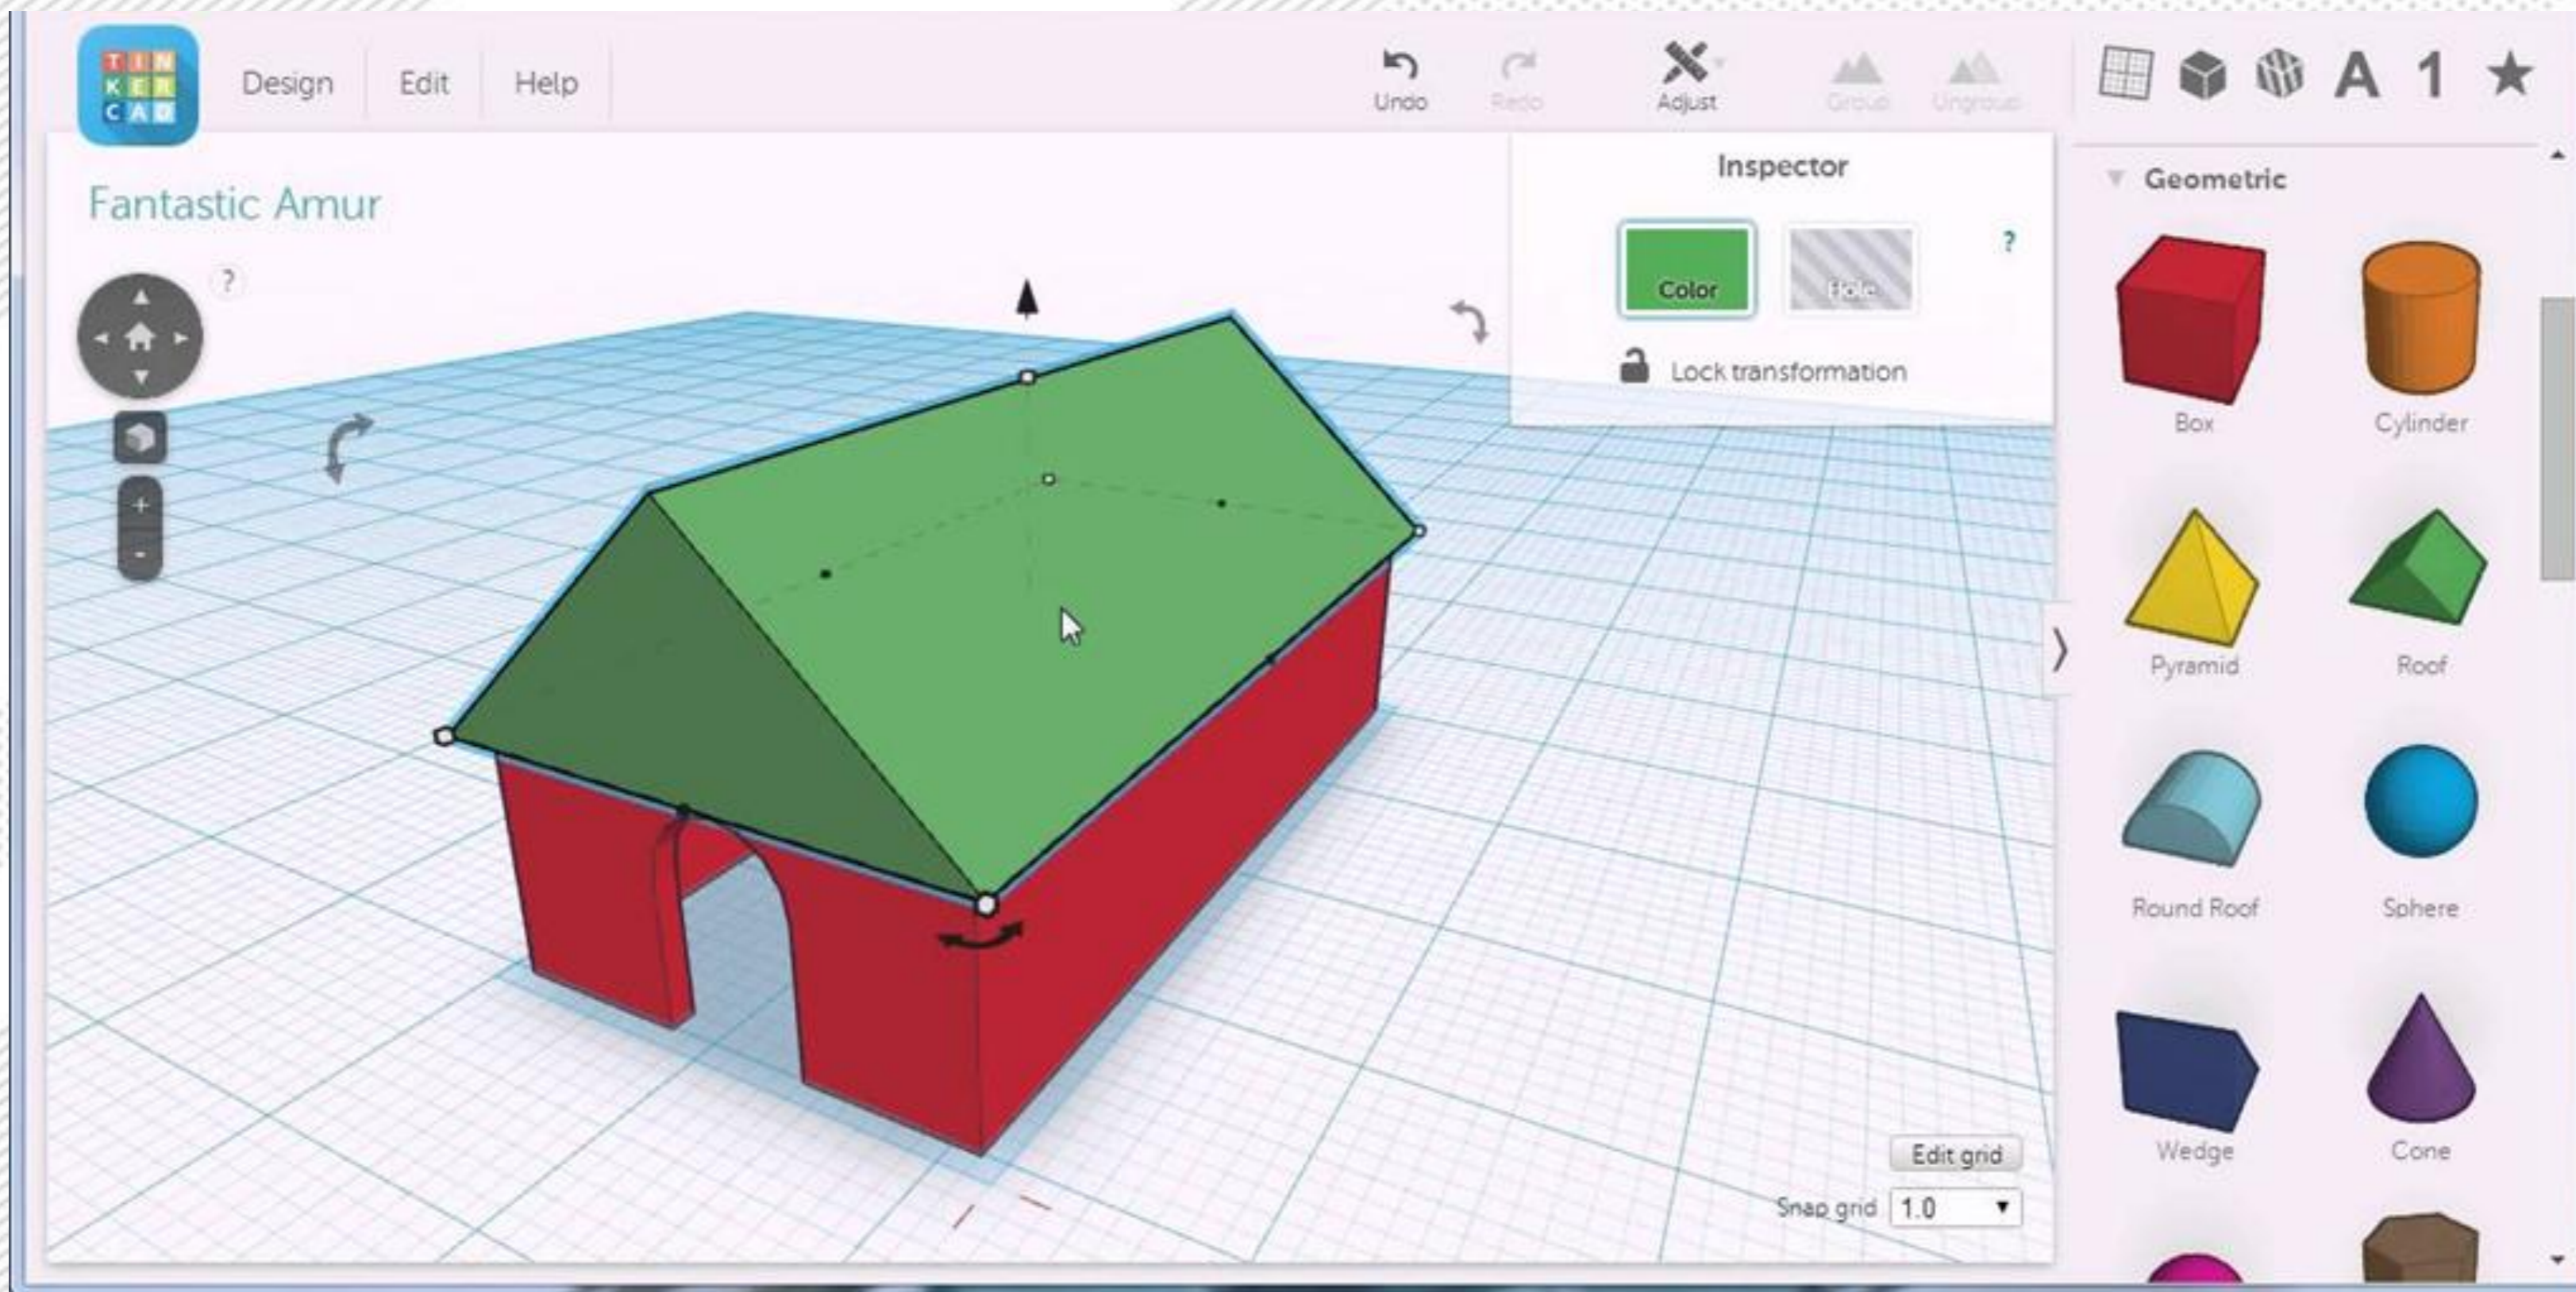

Продуктовый Образовательный

Анализ данных

Этап разработки

Разработка эскизного плана - скетчи, принципиальные схемы, разработка алгоритмов, создание архитектуры программных сервисов

miro

The collage features several key elements:

- Flowchart:** A process flow starting with 'Brainstorming session', leading to 'New product idea', 'Prototyping', 'Prototype evolution', and 'Review'. A 'Quick design' box is circled in red.
- Kanban Board:** A board with columns for 'To do', 'In progress', 'Done', and 'Backlog', containing various task cards.
- Mobile App Wireframes:** Two smartphone screens showing app layouts, with a 'DESIGNER' label.
- Dashboard:** A 'Realtime Support Metrics' dashboard with multiple data tables and charts.
- Traffic Analytics:** A pie chart titled 'Nov'16, Traffic sources, Similarweb' showing: Direct 51%, Referral 30.6%, Search 18.7%, Social 3.8%, Mail 5.9%.
- Bar Chart:** A bar chart titled 'Total visits, Similarweb' showing monthly visit counts from June to November.
- Code Editor:** A snippet of code on a dark background with a 'DEVELOPER' label.
- Website Mockup:** A vertical layout of website content with a 'MANAGER' label.