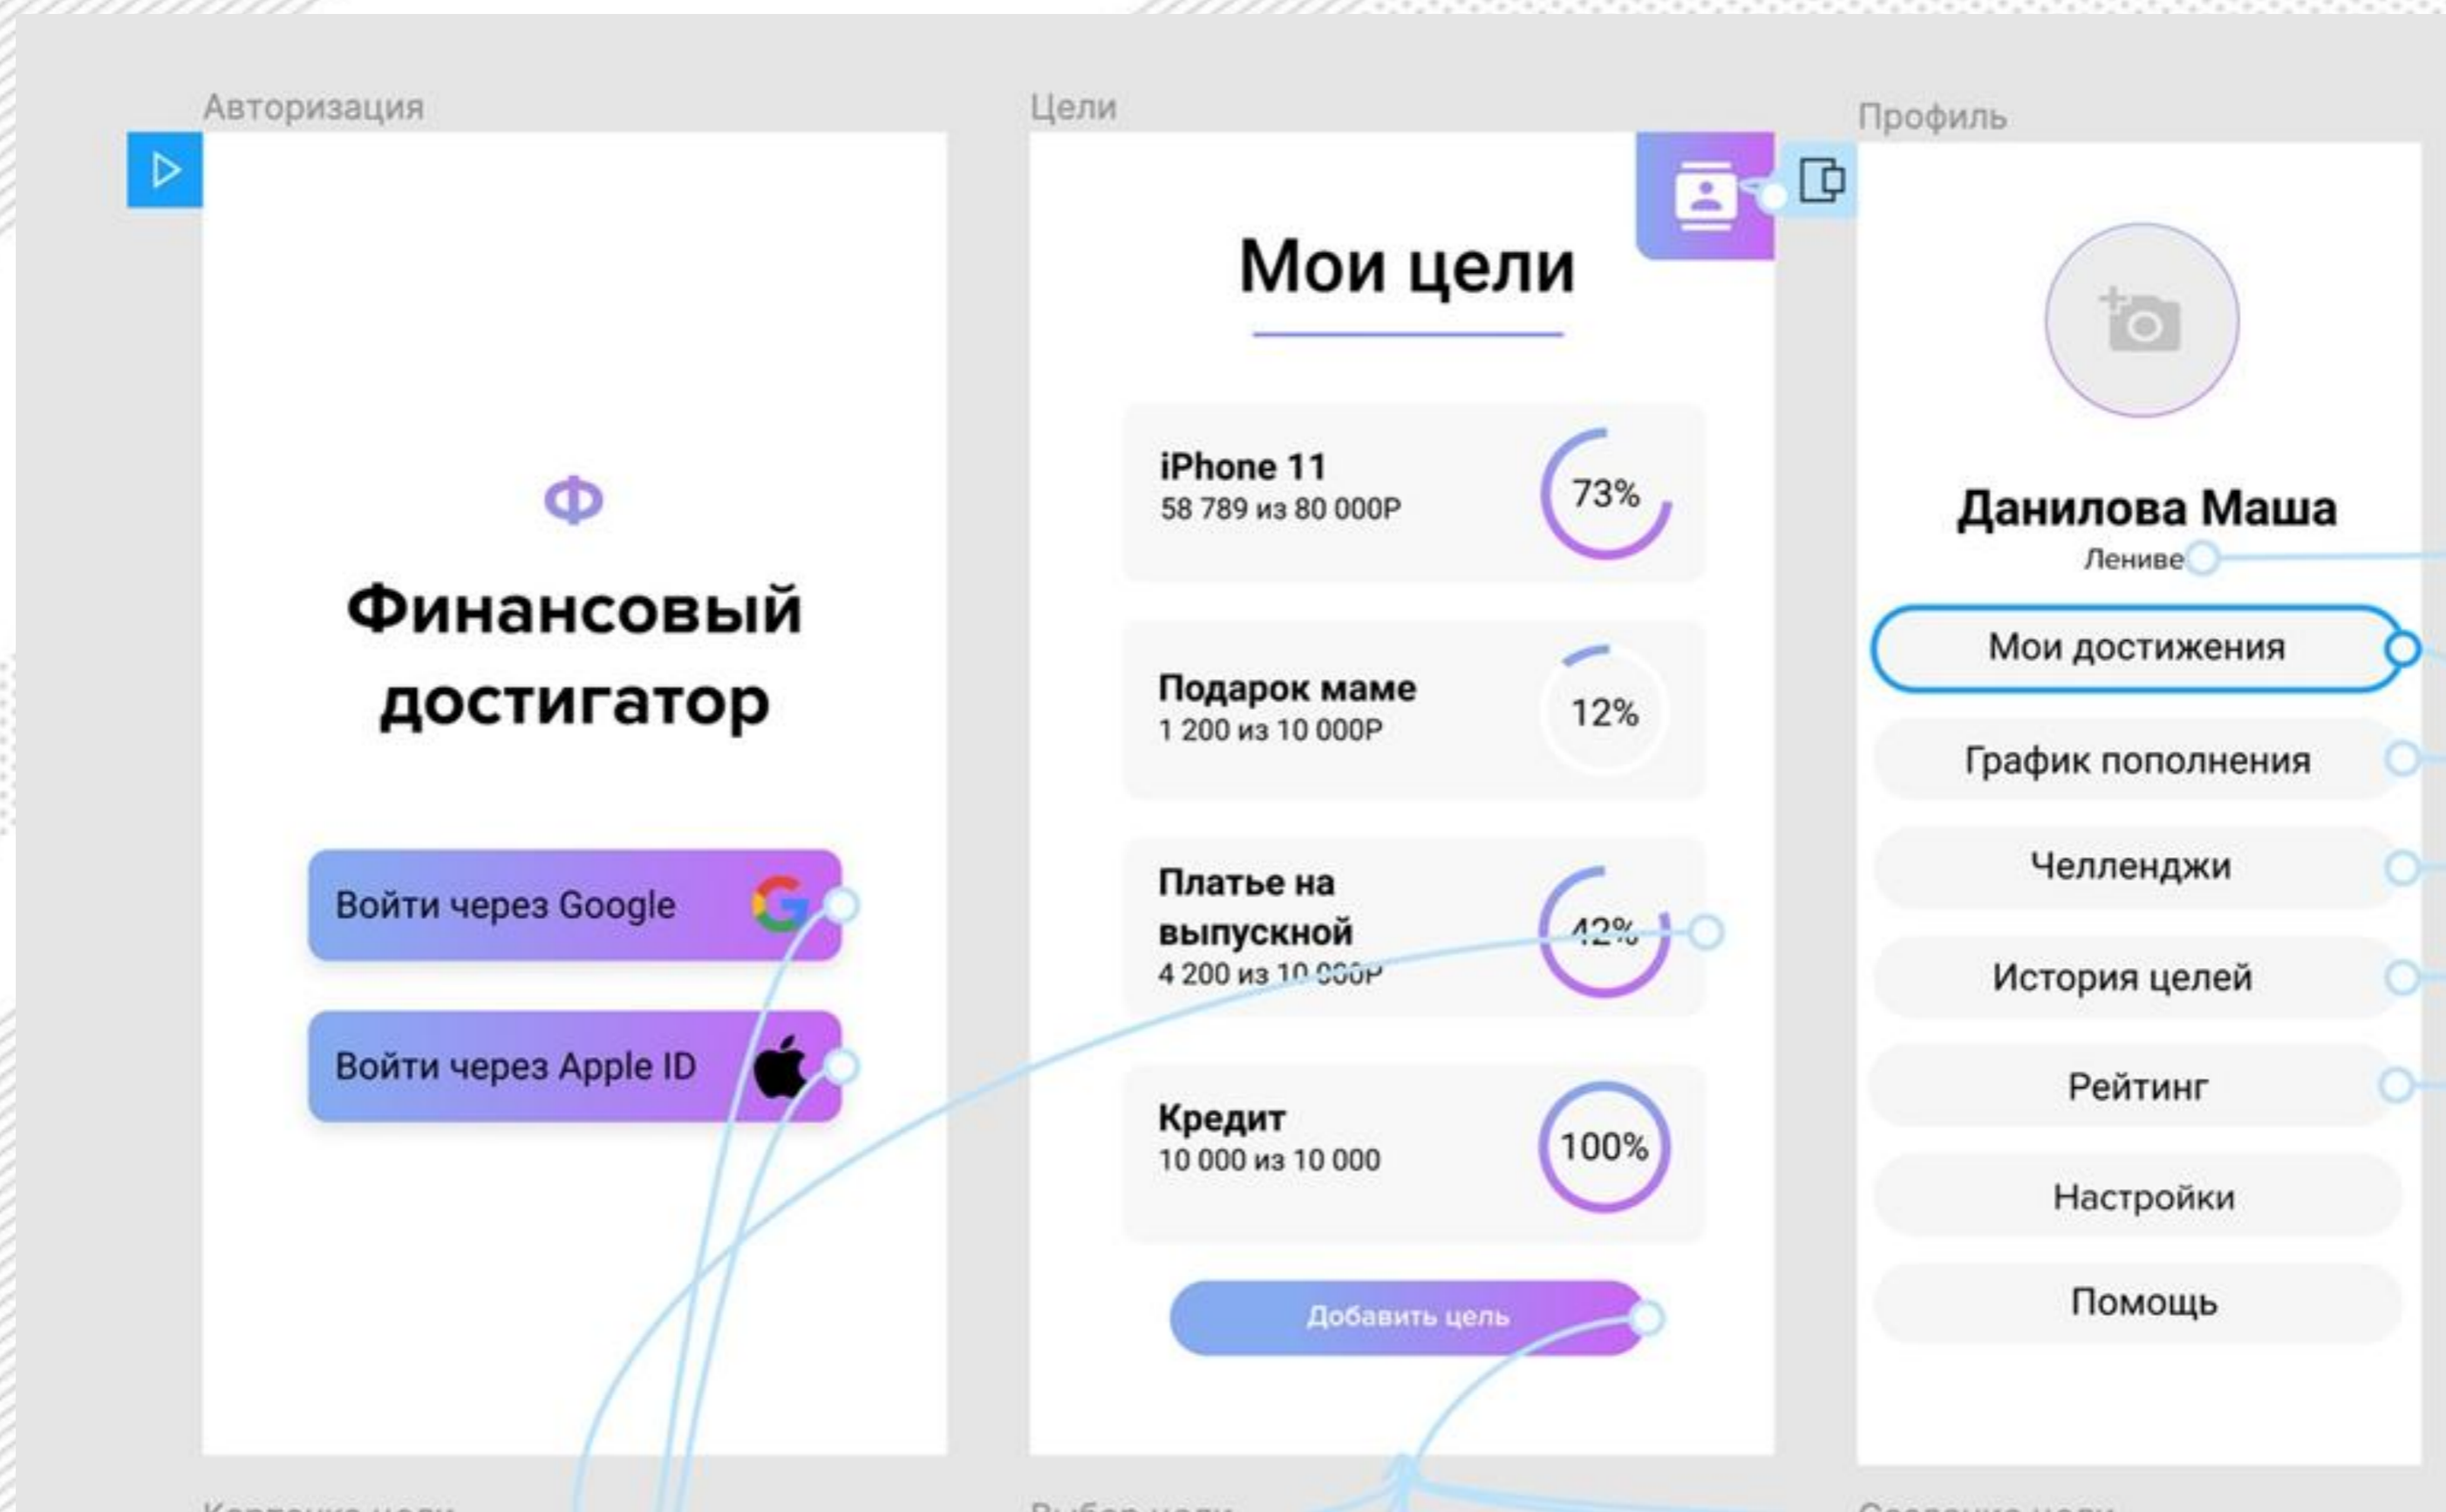

Продуктовый Образовательный

Анализ данных

Этап разработки

Разработка эскизного плана - скетчи, принципиальные схемы, разработка алгоритмов, создание архитектуры программных сервисов

miro

The collage features several key elements:

- Flowchart:** A process flow starting with 'Brainstorming session', leading to 'New product idea', 'Prototyping', 'Prototype evolution', and 'Review'. A 'Quick design' box is circled in red.
- Kanban Board:** A board with columns for 'To do', 'In progress', 'Done', and 'Backlog', containing various task cards.
- Mobile App Wireframes:** Two smartphone screens showing app layouts, with a 'DESIGNER' label.
- Dashboard:** A 'Realtime Support Metrics' dashboard with multiple data tables and charts.
- Traffic Analytics:** A pie chart titled 'Nov'16, Traffic sources, Similarweb' showing: Direct 51%, Referral 30.6%, Search 18.7%, Social 3.8%, Mail 5.9%.
- Bar Chart:** A bar chart titled 'Total visits, Similarweb' showing monthly visit counts from June to November.
- Code Editor:** A snippet of code on a dark background with a 'DEVELOPER' label.
- Website Mockup:** A vertical layout of website content with a 'MANAGER' label.